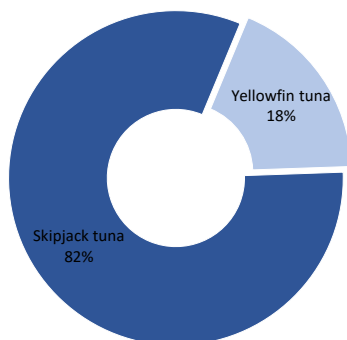

Table 9.3 : FISH LANDING BY TYPE AND VESSEL LOCALITY, 2022

(މިނިސްޓްރީގެ ގަވާއިދުގެ ތެރޭގައި)
(In metric tons)

Locality	Type of fish								Total
	Skipjack tuna	Yellowfin tuna	Big eye tuna	Dogtooth tuna	Little tuna	Frigate tuna	Other marine fish		
Republic	126,386	28,083	224	8	3	48	454	155,205	
Male'	21,480	2,844	49	0	0	3	73	24,451	
Atolls	104,905	25,239	175	8	2	45	381	130,754	
HA	4,392	2,300	1	0	0	3	8	6,704	
HDh	805	702	2	0	0	2	1	1,512	
Sh	2,271	645	2	0	0	8	88	3,014	
N	759	998	0	0	0	0	1	1,759	
R	5,065	1,830	4	0	1	10	15	6,927	
B	413	978	0	1	0	0	29	1,421	
Lh	4,811	775	0	0	0	0	0	5,586	
K	3,994	1,303	3	0	0	2	0	5,301	
AA	536	1,657	1	0	0	0	4	2,197	
ADh	368	2,545	0	0	0	0	2	2,915	
V	358	177	0	0	0	0	0	535	
M	3,281	704	5	0	0	0	0	3,991	
F	335	1,908	0	0	0	0	177	2,420	
Dh	5,250	4,628	9	0	0	1	2	9,890	
Th	7,281	624	9	7	0	6	37	7,964	
L	8,601	613	11	0	0	6	13	9,244	
GA	24,592	1,269	64	0	0	0	0	25,925	
GDh	17,756	646	27	0	0	0	0	18,429	
Gn	2,284	445	15	0	0	5	2	2,752	
S	11,753	491	21	0	1	1	2	12,269	

Source: Ministry of Fisheries, Marine Resources and Agriculture

Figure 9.1: Fish catch by type of species, 2022