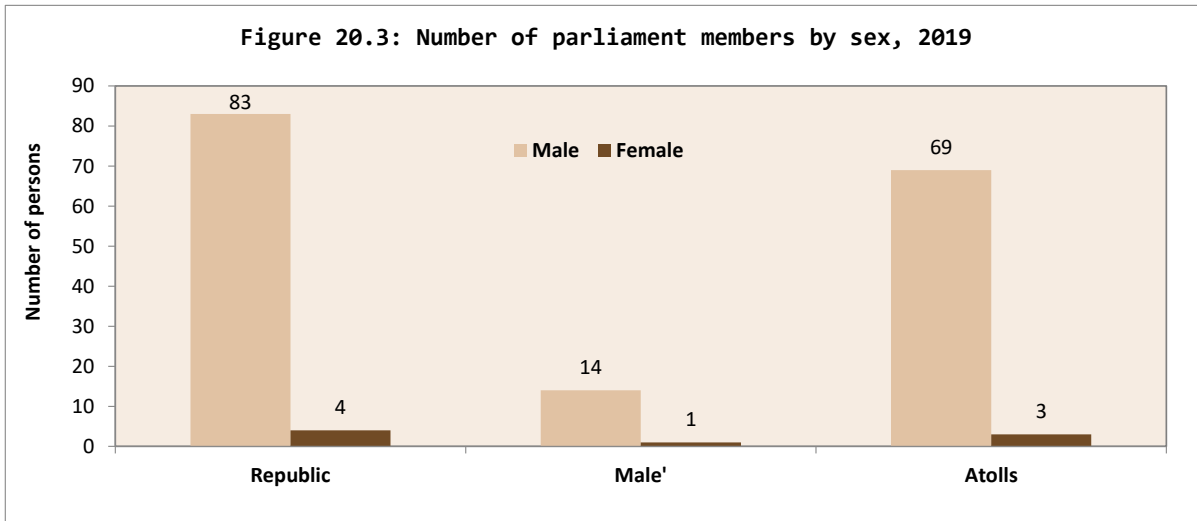

2019 20:6 : 2019 20:6

TABLE 20.6: NUMBER OF PARLIAMENT MEMBERS ELECTED, AT 2019 end

Locality	No. of members at end 2019			% of females	መስ
	Total ጠቅላይ	Male ወንዶች	Female ሴቶች		
Republic	87	83	4	4.6	ቅርንጫፍ
Male'	15	14	1	1.1	ግድብ
Atolls	72	69	3	3.4	ገረገሮች

Source: Elections Commission

ጠቅላይ ግድብ ገረገሮች ስምምነት ስምምነት ስምምነት

Figure 20.3: Number of parliament members by sex, 2019

Figure 20.4: Percentage of female representation in the parliament, 2019