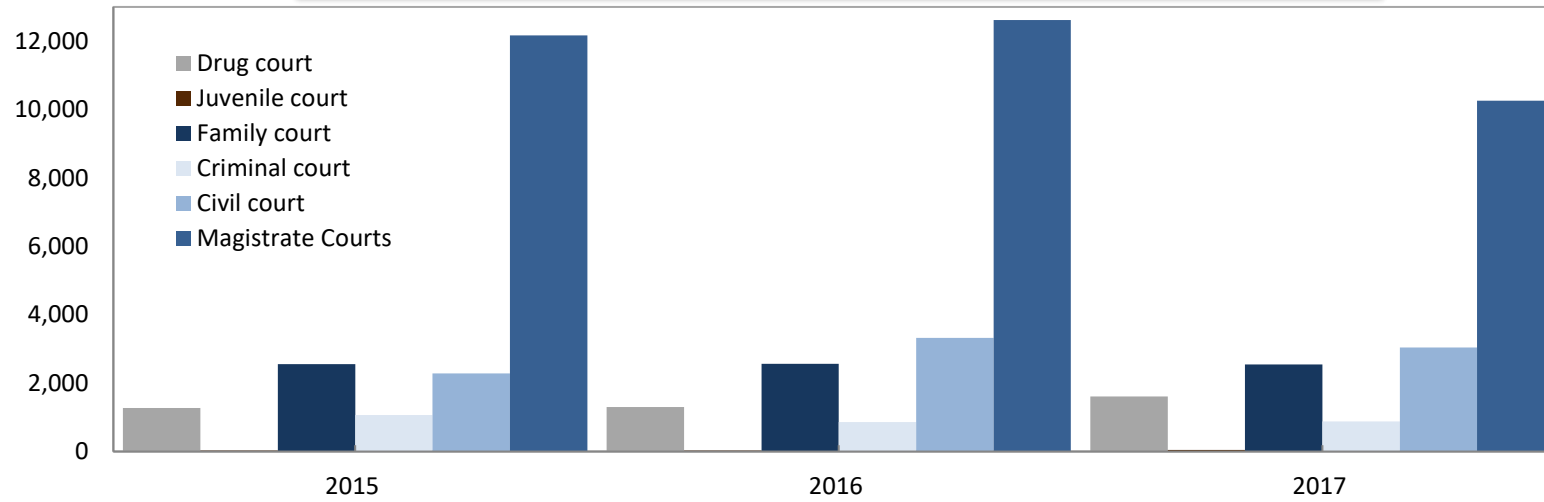

2017 - 2010 : 8.20 : 2017 - 2010 : 8.20 : 2017 - 2010 : 8.20

Table 8.20 : CASES DEALT BY JUDICIAL COURTS IN MALE' AND ISLANDS, 2010 - 2017

Court	2010	2011	2012	2013	2014	2015	2016	2017	
Total	15,036	14,710	14,329	16,654	19,579	19,372	20,698	18,383	
Drug court	0	0	97	465	677	1,271	1,302	1,612	
Juvenile court	211	123	94	122	81	26	31	44	
Family court	2,044	1,996	2,194	2,590	2,616	2,553	2,562	2,543	
Criminal court	1,433	1,036	990	1,669	1,957	1,069	860	881	
Civil court	2,493	2,262	2,412	2,154	3,203	2,283	3,326	3,044	
Magistrate Courts	8,855	9,293	8,542	9,654	11,045	12,170	12,617	10,259	
Percentage share	100	100	100	100	100	100	100	100	
Drug court	-	-	0.7	2.8	3.5	6.6	6.3	8.8	
Juvenile court	1.4	0.8	0.7	0.7	0.4	0.1	0.1	0.2	
Family court	13.6	13.6	15.3	15.6	13.4	13.2	12.4	13.8	
Criminal court	9.5	7.0	6.9	10.0	10.0	5.5	4.2	4.8	
Civil court	16.6	15.4	16.8	12.9	16.4	11.8	16.1	16.6	
Magistrate Courts	58.9	63.2	59.6	58.0	56.4	62.8	61.0	55.8	
% Change over previous year	-6.0	-2.2	-2.6	16.2	17.6	-1.1	6.8	-11.2	
Drug court	-	-	-	379.4	45.6	87.7	2.4	23.8	
Juvenile court	101.0	-41.7	-23.6	29.8	-33.6	-67.9	19.2	41.9	
Family court	-2.2	-2.3	9.9	18.0	1.0	-2.4	0.4	-0.7	
Criminal court	-38.6	-27.7	-4.4	68.6	17.3	-45.4	-19.6	2.4	
Civil court	-9.5	-9.3	6.6	-10.7	48.7	-28.7	45.7	-8.5	
Magistrate Courts	1.6	4.9	-8.1	13.0	14.4	10.2	3.7	-18.7	

Source: Department of Judicial Administration

Source: Department of Judicial Administration

Figure 8.23: Number of cases dealt by judicial court in Male', 2015 - 2017

Figure 8.24: Percentage of cases dealt by judicial courts in Male' and islands, 2017