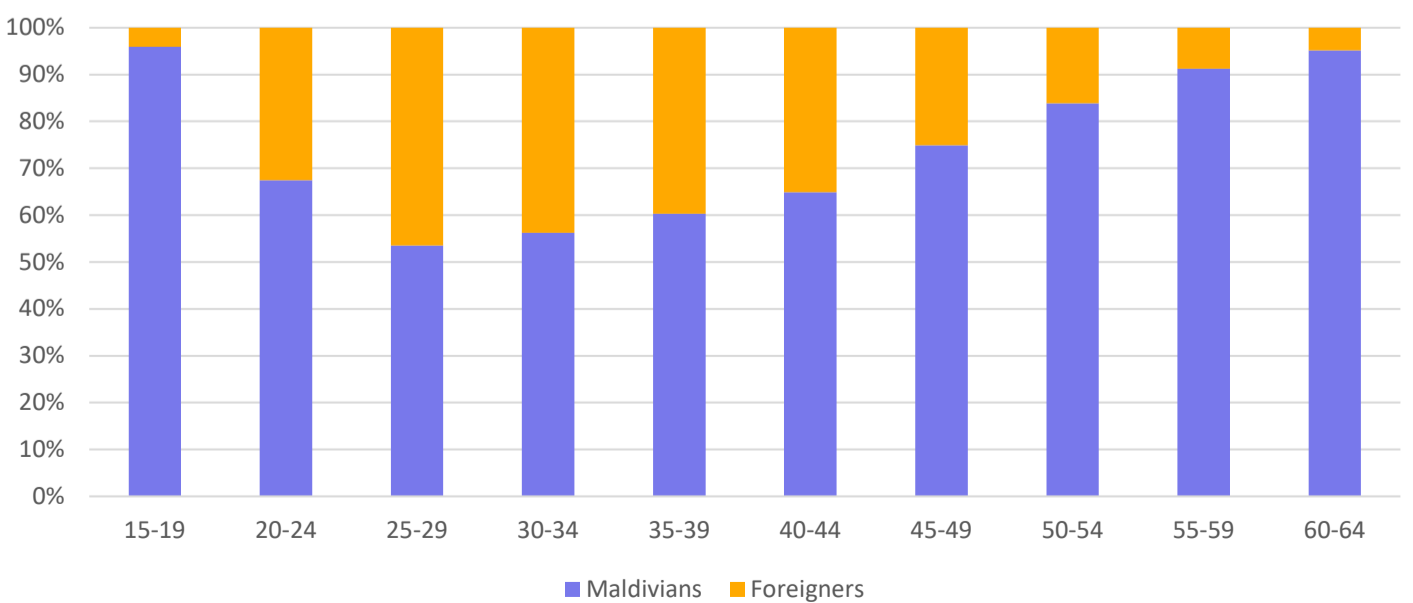

WORKING AGE POPULATION BY BROAD AGE GROUP, TOTAL

Census 2022