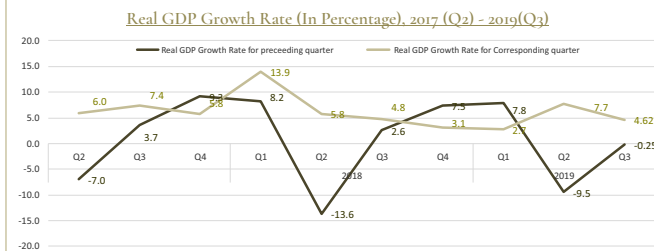

Quarterly National Accounts

2017 - 2019

Until Q3, 2019

Finance

December 2019

Total Revenue and Grants
2,133.8
In Millions of MVR

Total expenditure
3,089.8
In Millions of MVR

Primary Balance (deficit)
(849.6)
In Millions of MVR

Overall Deficit
(955.9)
In Millions of MVR

Money & Banking

December 2019

Total Liquidity (M2) - 36,251.1 mn MVR
Net Foreign Assets - 12,967.4 mn MVR
Domestic Credit - 40,602.0 mn MVR
Dollarisation Ratio - 52.9

Communication

November 2019

16,760 Total fixed lines
356,732 Total internet subscribers
839,528 Total mobile subscribers

National Bureau of Statistics
Ministry of National Planning and Infrastructure
Dharul-eman Building, 7,8,9th Floor
Majeedhee Magu
Male, Maldives.
info@stats.gov.mv
www.statisticsmaldives.gov.mv