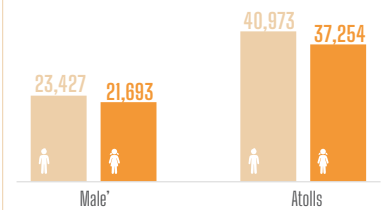

WORLD CHILDREN'S DAY 2019

Child Population

Population projections 2019

Population below 18 years by Sex, 2019

According to Population projections 2019 0-17 years population is **123,348** children. This is **23%** of the total population.

Population below 18 years by Sex and Locality, 2019

From the Child population, **37%** lives in the Capital City, Male'.

Sex Ratio, Census 2014

(0-17 years)

109.7 Males per 100 females

Child Education

Ministry of Education, School Statistics 2019