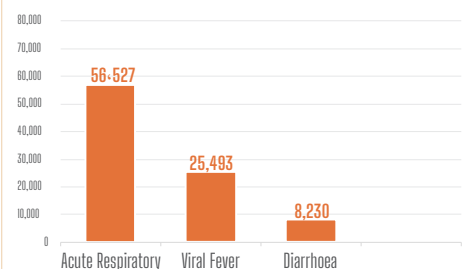

Student Enrollment by locality, 2018 **88,211**

Male'
32,170

Atolls
56,041

From the total student enrollment, **54%** are in Primary Level (Grade 1-7) during the year 2018.

Student Enrollment by Education level and Sex, 2018

Higher secondary level is the only level where more Girls are enrolled during the year 2018.

Out of these **61%** are studying in schools located in Male'.

Gross Enrollment Ratio by Level and Sex, 2018

Primary	96.2	♂ 96.7	♀ 95.8
Secondary	101.2	♂ 99.6	♀ 102.8
Higher-Secondary	49.7	♂ 56.7	♀ 43.0

Child Health

Selected Reported Diseases, 2017

Under 5 years population

Statistical Yearbook of Maldives, 2019

Child Nutrition, 2017

Demographic Health Survey, 2017

Nutrition Status of Children Under 5 years, 2017

During the year 2017, the number of children who were exclusively breast-fed increased from **48%** to **64%** compared to the year 2009