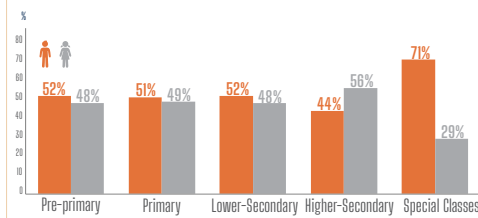

WORLD CHILDREN'S DAY 2019

Child Population

Population projections 2019

Population below 18 years by Sex, 2019

According to Population projections 2019 0-17 years population is **123,348** children. This is **23%** of the total population.

Population below 18 years by Sex and Locality, 2019

From the Child population, **37%** lives in the Capital City, Male'.

Sex Ratio, Census 2014

(0-17 years)

109.7 Males per 100 females

Child Education

Ministry of Education, School Statistics 2019

Student Enrollment by locality, 2018 **88,211**

Male'
32,170

Atolls
56,041

From the total student enrollment, **54%** are in Primary Level (Grade 1-7) during the year 2018.

Student Enrollment by Education level and Sex, 2018

Higher secondary level is the only level where more Girls are enrolled during the year 2018.

Out of these **61%** are studying in schools located in Male'.

Gross Enrollment Ratio by Level and Sex, 2018

Primary	96.2	♂ 96.7	♀ 95.8
Secondary	101.2	♂ 99.6	♀ 102.8
Higher-Secondary	49.7	♂ 56.7	♀ 43.0