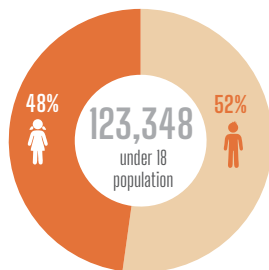

WORLD CHILDREN'S DAY 2019

Child Population

Population projections 2019

Population below 18 years by Sex, 2019

According to Population projections 2019 0-17 years population is **123,348** children. This is **23%** of the total population.

Population below 18 years by Sex and Locality, 2019

From the Child population, **37%** lives in the Capital City, Male'.

Sex Ratio, Census 2014

(0-17 years)

109.7 Males per 100 females

Child Education

Ministry of Education, School Statistics 2019

During the year 2017, the number of children who were exclusively breast-fed increased from **48%** to **64%** compared to the year 2009