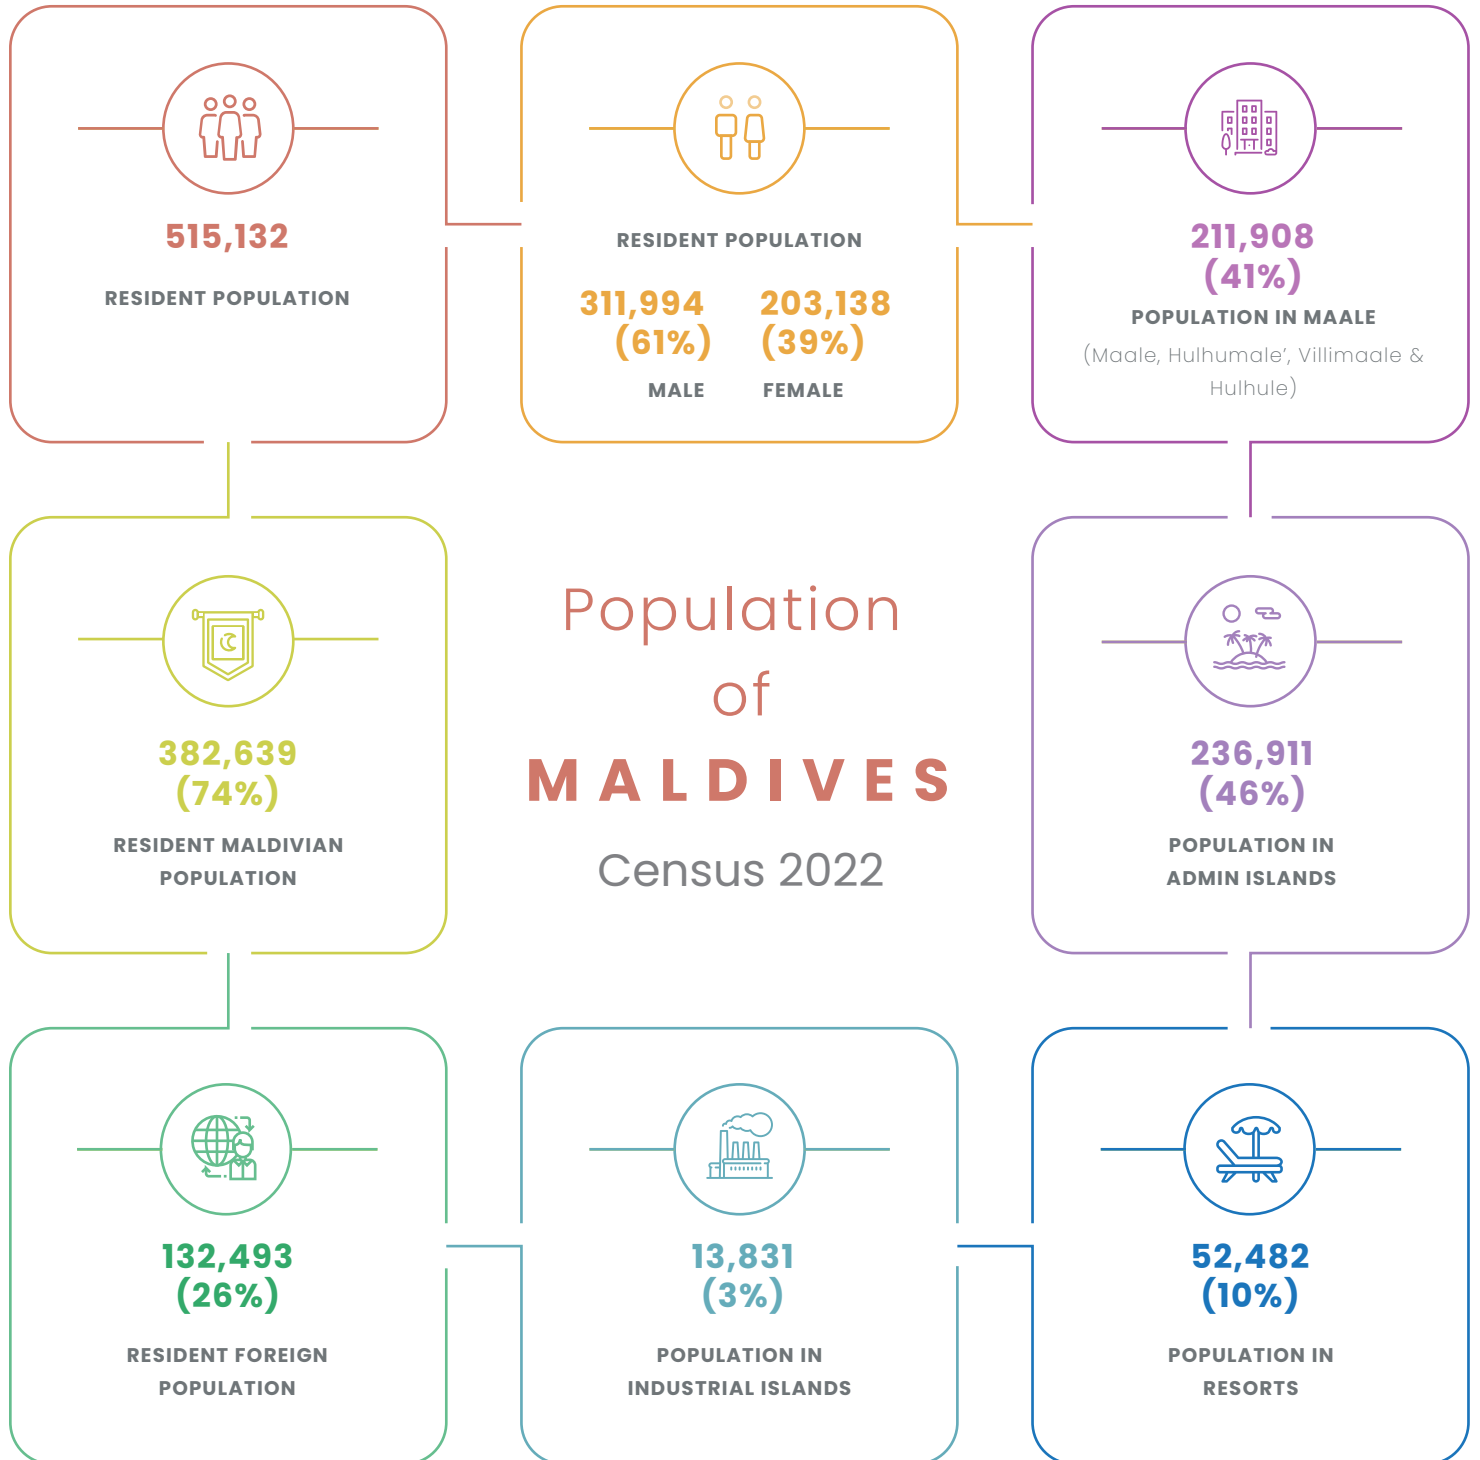

2024

WORLD POPULATION DAY

"EMBRACING THE POWER OF INCLUSIVE DATA TOWARDS A RESILIENT AND EQUITABLE FUTURE FOR ALL".

2024

WORLD POPULATION DAY

"EMBRACING THE POWER OF INCLUSIVE DATA TOWARDS A RESILIENT AND EQUITABLE FUTURE FOR ALL".

POPULATION DISTRIBUTION

SEX RATIO

Sex ratio is the ratio of males per every 100 females.

MEDIAN AGE OF RESIDENT MALDIVIAN POPULATION

Maldives is moving towards an ageing population, with the median age rising.

2024

WORLD POPULATION DAY

"EMBRACING THE POWER OF INCLUSIVE DATA TOWARDS A RESILIENT AND EQUITABLE FUTURE FOR ALL".

300,422

TOTAL EMPLOYED POPULATION

Resident Maldivian

Out of the total employed population **171,130** are Maldivians and **129,292** are foreigners.