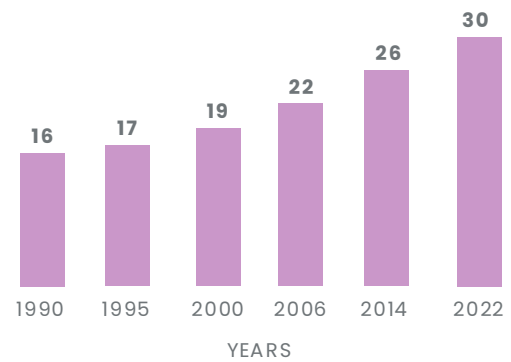

2024

WORLD POPULATION DAY

"EMBRACING THE POWER OF INCLUSIVE DATA TOWARDS A RESILIENT AND EQUITABLE FUTURE FOR ALL".

2024

WORLD POPULATION DAY

"EMBRACING THE POWER OF INCLUSIVE DATA TOWARDS A RESILIENT AND EQUITABLE FUTURE FOR ALL".

POPULATION DISTRIBUTION

SEX RATIO

Sex ratio is the ratio of males per every 100 females.

MEDIAN AGE OF RESIDENT MALDIVIAN POPULATION

Maldives is moving towards an ageing population, with the median age rising.

2024

WORLD POPULATION DAY

"EMBRACING THE POWER OF INCLUSIVE DATA TOWARDS A RESILIENT AND EQUITABLE FUTURE FOR ALL".

300,422

TOTAL EMPLOYED POPULATION

Resident Maldivian

Out of the total employed population **171,130** are Maldivians and **129,292** are foreigners.