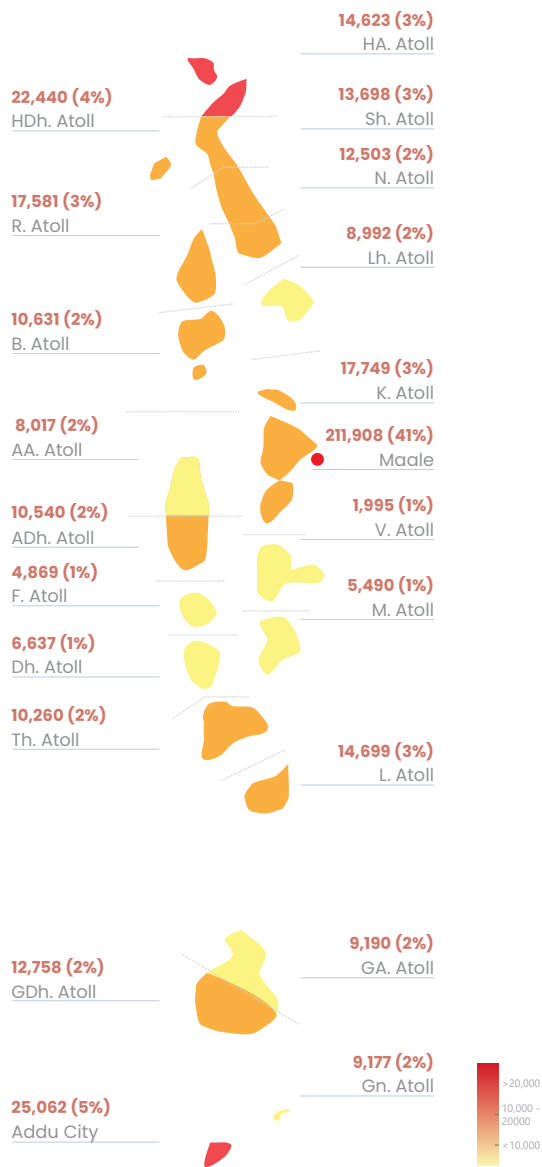

2024

WORLD POPULATION DAY

"EMBRACING THE POWER OF INCLUSIVE DATA TOWARDS A RESILIENT AND EQUITABLE FUTURE FOR ALL".

2024

WORLD POPULATION DAY

"EMBRACING THE POWER OF INCLUSIVE DATA TOWARDS A RESILIENT AND EQUITABLE FUTURE FOR ALL".

POPULATION DISTRIBUTION

SEX RATIO

Sex ratio is the ratio of males per every 100 females.

MEDIAN AGE OF RESIDENT MALDIVIAN POPULATION

Maldives is moving towards an ageing population, with the median age rising.

2024

WORLD POPULATION DAY

"EMBRACING THE POWER OF INCLUSIVE DATA TOWARDS A RESILIENT AND EQUITABLE FUTURE FOR ALL".

300,422

TOTAL EMPLOYED POPULATION

Resident Maldivian

Out of the total employed population **171,130** are Maldivians and **129,292** are foreigners.