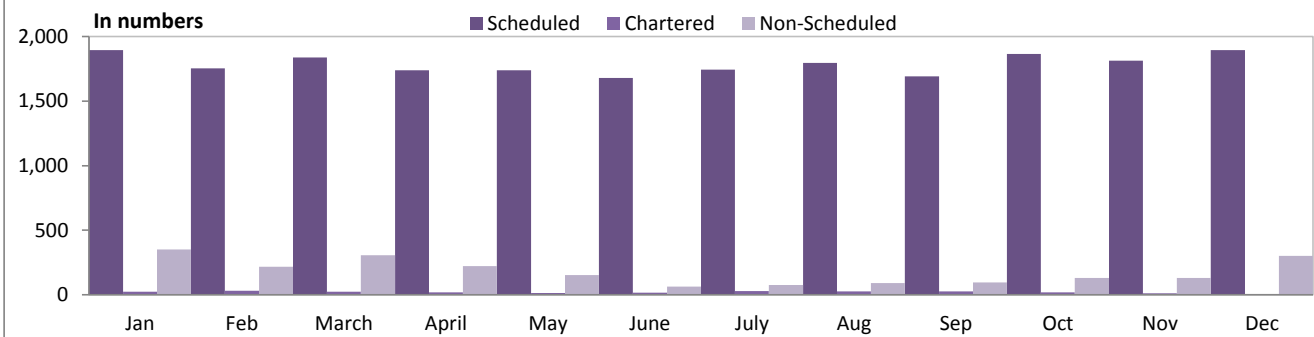

Table 11.17 : AIRCRAFT MOVEMENT AT IBRAHIM NASIR INTERNATIONAL AIRPORT BY MONTH, 2014

Month	Grand total	International Flights				Domestic Flights			کُل
		Total	Scheduled	Chartered	Non-Scheduled	Total	Scheduled	Non-Scheduled	
Total	99,047	23,821	21,436	244	2,141	75,226	24,294	50,932	کُل
January	9,001	2,270	1,894	24	352	6,731	2,046	4,685	جنوری
February	8,541	2,001	1,752	32	217	6,540	1,936	4,604	فروری
March	9,051	2,168	1,838	24	306	6,883	2,138	4,745	مارچ
April	8,464	1,980	1,738	20	222	6,484	1,920	4,564	اپریل
May	7,819	1,906	1,738	14	154	5,913	1,982	3,931	مئی
June	6,907	1,758	1,678	16	64	5,149	1,824	3,325	جون
July	7,615	1,846	1,742	28	76	5,769	1,952	3,817	جولائی
August	8,331	1,912	1,794	26	92	6,419	2,038	4,381	اگست
September	7,717	1,814	1,692	26	96	5,903	1,920	3,983	ستمبر
October	8,814	2,014	1,864	20	130	6,800	2,204	4,596	اکتوبر
November	8,084	1,954	1,812	12	130	6,130	2,100	4,030	نومبر
December	8,703	2,198	1,894	2	302	6,505	2,234	4,271	دسمبر

Source: Civil Aviation Authority

منبع: مدنی ایوی ایشن اتھارٹی

Figure 11.12: International aircraft movements at Ibrahim Nasir International airport, 2014

Figure 11.13: Domestic aircraft movements at Ibrahim Nasir International airport, 2013