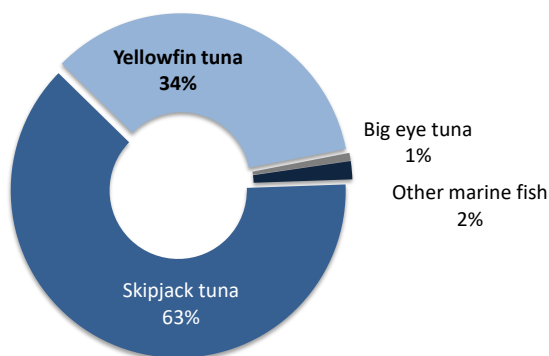

2017 : 9.3 : 2017 2017 : 9.3 : 2017  
**Table 9.3 : FISH LANDING BY TYPE AND LOCALITY, 2017**  
 (In metric tons)

Locality	Type of fish									Total
	Skipjack tuna	Yellowfin tuna	Big eye tuna	Albacore tuna	Dogtooth tuna	Little tuna	Frigate tuna	Other marine fish		
Republic	89,683	49,377	1,074	3	22	161	345	2,494	143,160	
Male'	18,612	6,699	28	0	4	10	9	138	25,501	
Atolls	71,070	41,409	354	0	18	151	337	1,786	115,123	
Longline	1	1,269	692	3	0	0	0	570	2,536	
HA	568	2,916	11	0	0	0	5	49	3,549	
HDh	513	1,926	11	0	0	48	145	22	2,665	
Sh	154	2,832	9	0	6	0	0	221	3,221	
N	194	1,801	10	0	0	16	15	2	2,037	
R	1,377	3,272	1	0	0	9	71	6	4,737	
B	148	1,208	0	0	0	0	0	254	1,609	
Lh	1,907	1,292	28	0	0	18	28	13	3,286	
K	1,430	1,808	7	0	0	35	50	23	3,352	
AA	103	2,229	11	0	0	6	0	0	2,349	
ADh	38	2,890	3	0	4	0	0	134	3,070	
V	115	121	4	0	0	0	0	0	240	
M	1,934	1,246	18	0	0	0	0	105	3,303	
F	352	1,782	33	0	0	0	0	802	2,970	
Dh	2,533	5,809	41	0	0	2	1	4	8,390	
Th	3,940	1,691	13	0	8	6	10	127	5,794	
L	9,347	2,752	116	0	0	6	3	0	12,224	
GA	22,727	1,431	28	0	0	4	6	19	24,214	
GDh	12,069	1,563	4	0	0	0	1	1	13,638	
Gn	3,596	1,497	1	0	0	0	0	2	5,096	
S	8,026	1,343	6	0	0	1	1	2	9,378	

Source: Ministry of Fisheries and Agriculture

Source: Ministry of Fisheries and Agriculture

**Figure 9.1: Fish catch by type of species, 2017**

**Figure 9.2: Fish catch by Atoll, 2017**