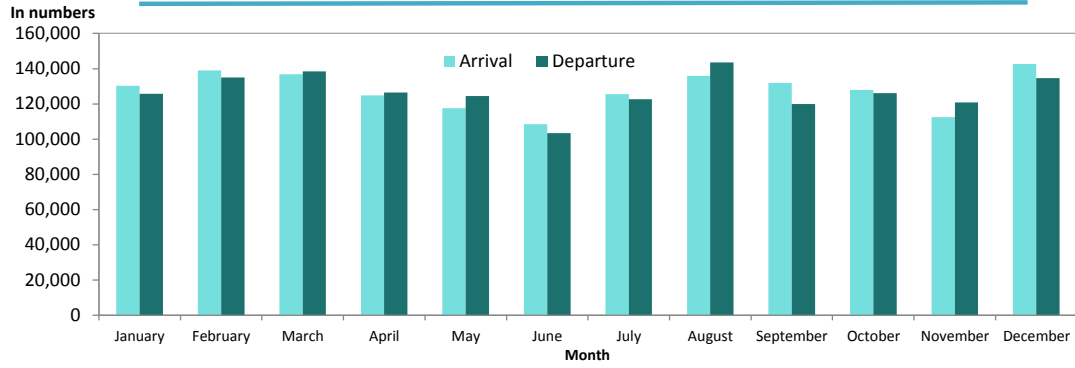

Figure 11.7: Passenger movement by international flights, at Ibrahim Nasir International Airport, 2015