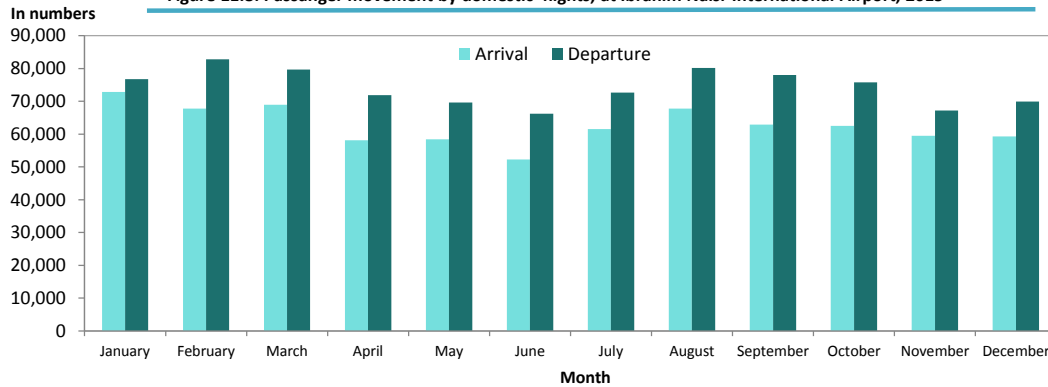

Figure 11.8: Passenger movement by domestic flights, at Ibrahim Naisr International Airport, 2015