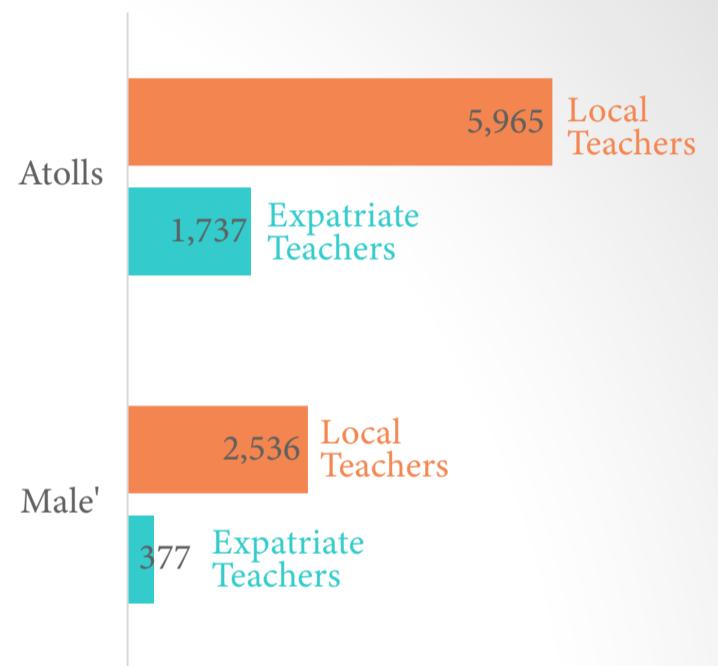

World Teachers' Day 2021

Teachers at the Heart of Education Recovery

10,615
Total Number of Teachers

28% Male Teachers
72% Female Teachers

Trained and Untrained teachers, 2020

Local and Expatriate teachers, by locality, 2020

20% of the total teachers are expatriate teachers.

Percentage share of female teachers, 2020

7 in 10 is a female Teacher

There is 1 teacher for every 9 students in the country as a whole

There is 1 teacher for every 7 students in Atolls

There is 1 teacher for every 12 students in Male'

* includes data on teachers serving in pre-primary to higher secondary level
Source: Ministry of Education